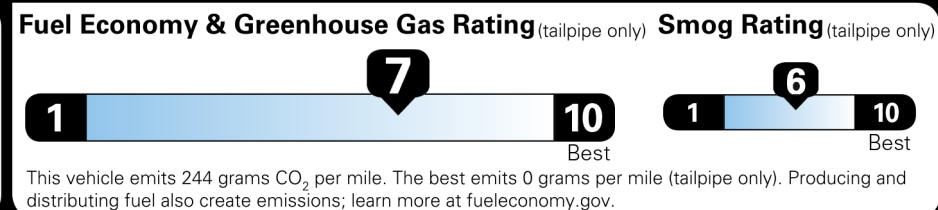

You spend $250
more in fuel costs over 5 years compared to the average new vehicle.

Annual fuel COST
$1,750