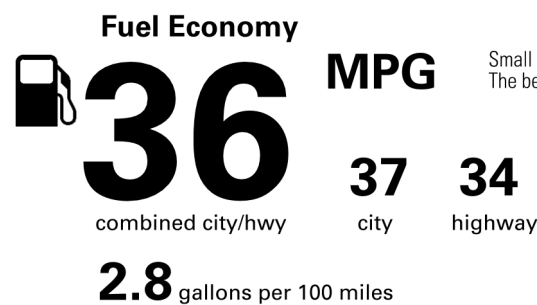

\$55,000.00

Not Original - Copy

Created on 2026-04-02 23:22:47 (UTC)

EPA DOT Fuel Economy and Environment

Gasoline Vehicle

You spend \$250
 more in fuel costs over 5 years compared to the average new vehicle.